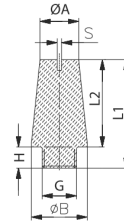

## Schalldämpfer einfach silencer basic

No 1

No 2

<b>Betriebstemperatur</b>	-20°C bis +70°C	<b>operating temperature</b>	-20°C up to +70°C
<b>Betriebsdruck</b>	max. 12bar	<b>operating pressure</b>	max. 12bar
<b>Werkstoff</b>	Sinterbronze (36µm) Messing (Ms58) Edelstahl (AISI 304)	<b>material</b>	sintered bronze (36µm) brass (Ms58) stainless steel (AISI 304)
<b>Medium</b>	Druckluft	<b>medium</b>	compressed air

G	ØA [mm]	ØB [mm]	H [mm]	L1 [mm]	L2 [mm]	S [mm]	No
G1/8	8,0	11,0	5,5	21,0	15,5	1,5	1
G1/4	10,0	14,0	8,5	27,0	18,5	1,5	1
G3/8	15,0	18,0	11,0	36,0	25,0	2,0	1
G1/2	19,0	24,0	11,0	44,0	33,0	2,0	1
G1/8	8,0	12,0	6,0	21,0	15,0	-	2
G1/4	11,0	15,0	6,0	25,0	19,0	-	2
G3/8	15,0	19,0	8,0	36,0	28,0	-	2
G1/2	18,0	23,0	10,0	43,0	33,0	-	2
G3/4	23,0	30,0	13,0	53,0	40,0	-	2
G1	28,0	38,0	15,0	63,0	48,0	-	2
M5	5,0	6,0	4,5	13,0	8,5	-	2